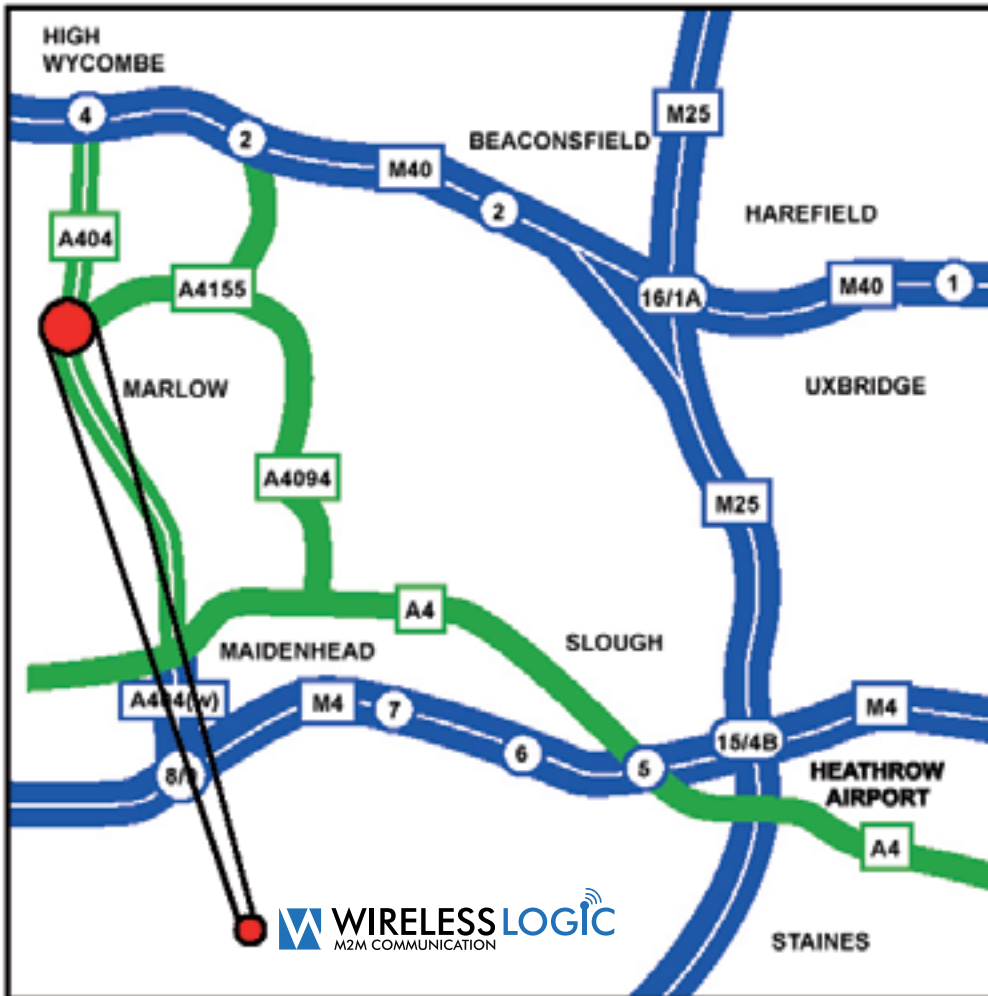

LOCATION

Wireless Logic is prominently situated on the Globe Business Park in Marlow, one of Thames Valley's premiere locations.

It is located adjacent to the A404 providing direct access to both the M40 (2 miles) and the M4 (6 miles). This is approximately 33 miles from central London and 22 miles from Heathrow Airport.

MOTORWAY MAP

LOCAL MAP

From M40 (North)

Exit at Junction 4 (High Wycombe) and take the 5th turning onto A404 towards Marlow. Take the first exit and turn right at the roundabout towards Marlow. At mini roundabout turn left into Globe Park follow the road round. Network House is on the right-hand-side at just before the junction of Parkway and Fieldhouse Lane.

From M40 (South)

Exit at Junction 4 (High Wycombe) and take the 2nd turning onto A404 towards Marlow. Take the first exit and turn right at the roundabout towards Marlow. At mini roundabout turn left into Globe Park follow the road round. Network House is on the right-hand-side at just before the junction of Parkway and Fieldhouse Lane.

From M4 (West)

Exit at Junction 8/9 and take the 1st turning onto A404 towards High Wycombe. Continue over the first round- about and take the 1st turning signposted Marlow. At the roundabout turn left and then left again at the mini roundabout into Globe Park. Follow the road round and Network House is on the right-hand-side at just before the junction of Parkway and Fieldhouse Lane.